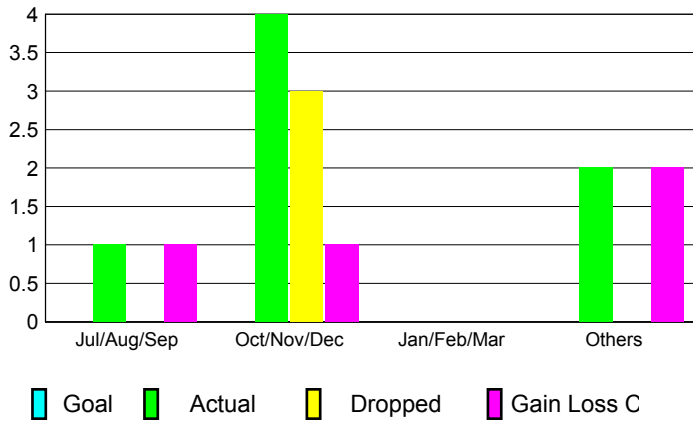

GMT: **JUSWAN TJOE**

Location: **INDONESIA**

GMT CA: **7**

**CLUBS**

Month	New Club Goal	Actual New Clubs	Actual Dropped Clubs	Gain/Loss of Clubs
<b>2012-2013</b>				
Jul/Aug/Sep		1	0	1
Oct/Nov/Dec		4	3	1
Jan/Feb/Mar		0	0	0
Apr/May/June		2	0	2
<b>Totals</b>		<b>7</b>	<b>3</b>	<b>4</b>

**Club Results 2012-2013**  
Goal, New, Dropped, Gain/Loss

**YTD Status Quo Clubs 2012-2013**

Status Quo Clubs Compared to Status Quo Members

**Club Gain/Loss 2012-2013**

**MEMBERSHIP**

Month	Net Memb Goal	Actual New Memb	Actual Dropped Memb	Gain/Loss of Memb
<b>2012-2013</b>				
Jul/Aug/Sep		32	40	-8
Oct/Nov/Dec		178	82	96
Jan/Feb/Mar		42	12	30
Apr/May/June		126	88	38
<b>Totals</b>		<b>378</b>	<b>222</b>	<b>156</b>