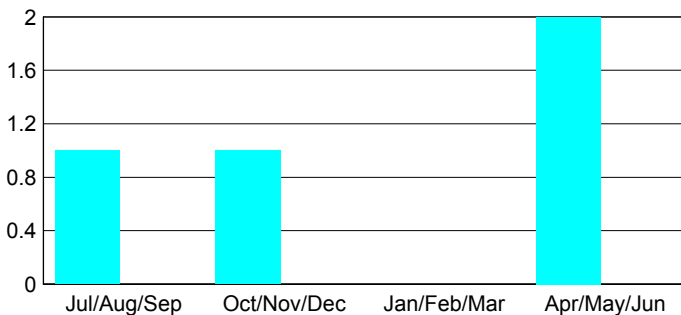

**Club Results 2012-2013**  
Goal, New, Dropped, Gain/Loss

**YTD Status Quo Clubs 2012-2013**

Status Quo Clubs Compared to Status Quo Members

**Club Gain/Loss 2012-2013**

**MEMBERSHIP**

Month	Net Memb Goal	Actual New Memb	Actual Dropped Memb	Gain/Loss of Memb
<b>2012-2013</b>				
Jul/Aug/Sep		32	40	-8
Oct/Nov/Dec		178	82	96
Jan/Feb/Mar		42	12	30
Apr/May/June		126	88	38
<b>Totals</b>		<b>378</b>	<b>222</b>	<b>156</b>

**Membership Results 2012-2013**  
Goal, New, Dropped, Gain/Loss

**Gender Comparison 2012-2013**

**Membership Gain/Loss 2012-2013**