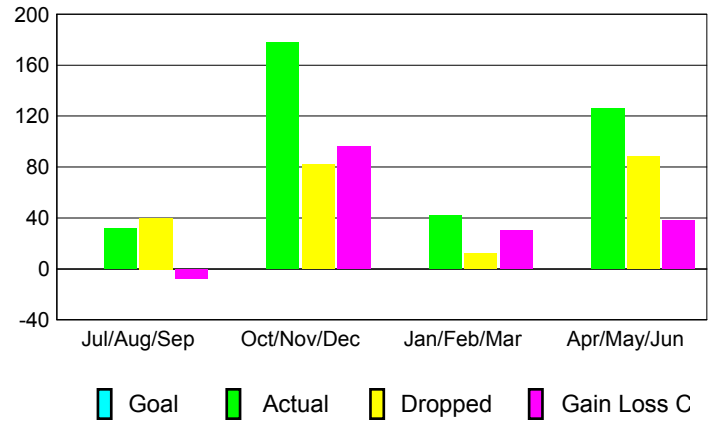

GMT: **JUSWAN TJOE**

Location: **INDONESIA**

GMT CA: **7**

**CLUBS**

Month	New Club Goal	Actual New Clubs	Actual Dropped Clubs	Gain/Loss of Clubs
<b>2012-2013</b>				
Jul/Aug/Sep		1	0	1
Oct/Nov/Dec		4	3	1
Jan/Feb/Mar		0	0	0
Apr/May/June		2	0	2
<b>Totals</b>		<b>7</b>	<b>3</b>	<b>4</b>

**Club Results 2012-2013**  
Goal, New, Dropped, Gain/Loss

**YTD Status Quo Clubs 2012-2013**

Status Quo Clubs Compared to Status Quo Members

**Club Gain/Loss 2012-2013**

**MEMBERSHIP**

Month	Net Memb Goal	Actual New Memb	Actual Dropped Memb	Gain/Loss of Memb
<b>2012-2013</b>				
Jul/Aug/Sep		32	40	-8
Oct/Nov/Dec		178	82	96
Jan/Feb/Mar		42	12	30
Apr/May/June		126	88	38
<b>Totals</b>		<b>378</b>	<b>222</b>	<b>156</b>

**Membership Results 2012-2013**  
Goal, New, Dropped, Gain/Loss

**Gender Comparison 2012-2013**

**Membership Gain/Loss 2012-2013**