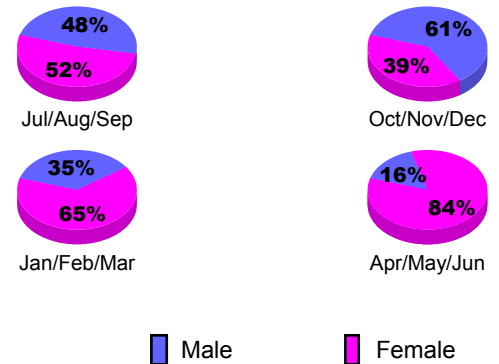

**Club Results 2012-2013**  
Goal, New, Dropped, Gain/Loss

**YTD Status Quo Clubs 2012-2013**

Status Quo Clubs Compared to Status Quo Members

**Club Gain/Loss 2012-2013**

**MEMBERSHIP**

Month	Net Memb Goal	Actual New Memb	Actual Dropped Memb	Gain/Loss of Memb
<b>2012-2013</b>				
Jul/Aug/Sep		32	40	-8
Oct/Nov/Dec		178	82	96
Jan/Feb/Mar		42	12	30
Apr/May/June		126	88	38
<b>Totals</b>		<b>378</b>	<b>222</b>	<b>156</b>

**Membership Results 2012-2013**  
Goal, New, Dropped, Gain/Loss

**Gender Comparison 2012-2013**

**Membership Gain/Loss 2012-2013**